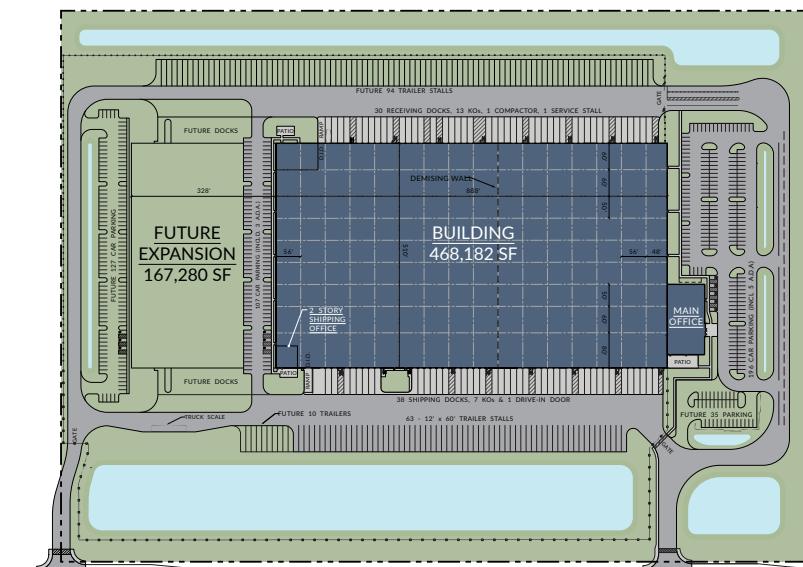

Thomas Road