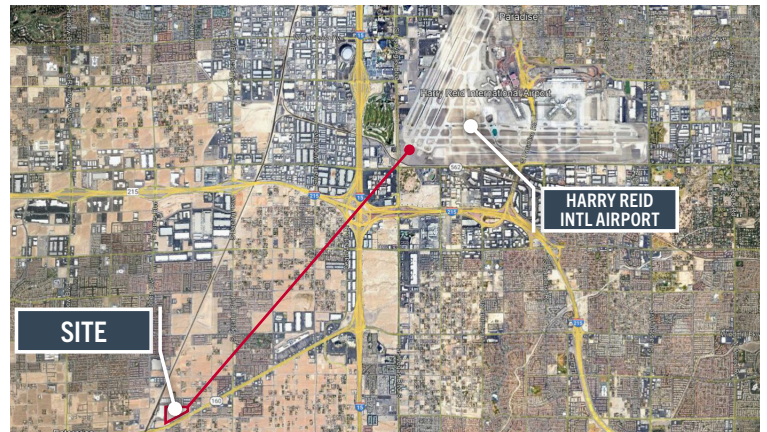

**Airport Submarket**  
Development Experience

**Apel BTS, Phoenix, AZ**  
1 Building - 471,205 SF  
3.70 Miles to Luke Airforce Base | 5.01 Miles to Phoenix Goodyear Airport

**3649 Marion Dr, Las Vegas, NV**  
1 Building - 282,220 SF  
1.07 Miles to Nellis Airforce Base

**Speedway, Las Vegas, NV**  
2 Buildings - 297,243 SF  
0.94 Miles to Nellis Airforce Base

**Southtech Business Park, Greenwood, IN**  
5 Buildings - 643,331 SF  
1.49 Miles to Indy South Greenwood Airport

**Blue Diamond, Las Vegas, NV**  
2 Buildings - 254,492 SF  
3.97 Miles to Harry Reid International Airport