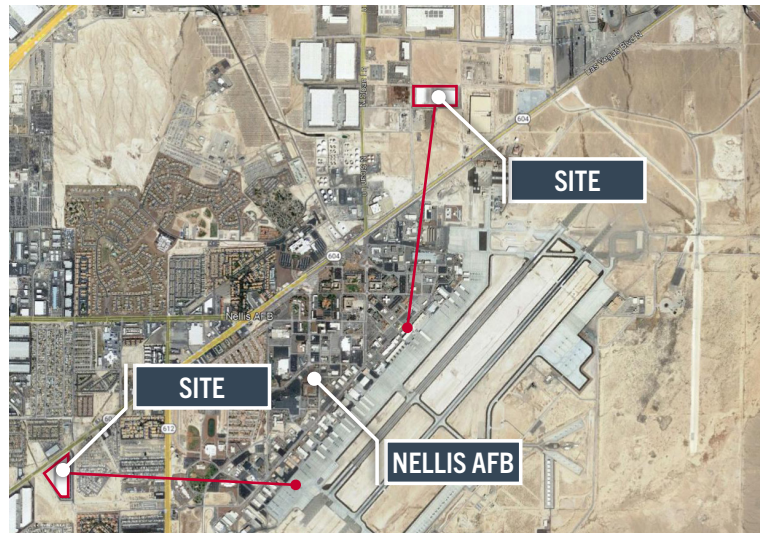

**Airport Submarket**  
Development Experience

**Apel BTS, Phoenix, AZ**  
1 Building - 471,205 SF  
3.70 Miles to Luke Airforce Base | 5.01 Miles to Phoenix Goodyear Airport

**3649 Marion Dr, Las Vegas, NV**  
1 Building - 282,220 SF  
1.07 Miles to Nellis Airforce Base

**Speedway, Las Vegas, NV**  
2 Buildings - 297,243 SF  
0.94 Miles to Nellis Airforce Base

**Southtech Business Park, Greenwood, IN**  
5 Buildings - 643,331 SF  
1.49 Miles to Indy South Greenwood Airport

**Blue Diamond, Las Vegas, NV**  
2 Buildings - 254,492 SF  
3.97 Miles to Harry Reid International Airport